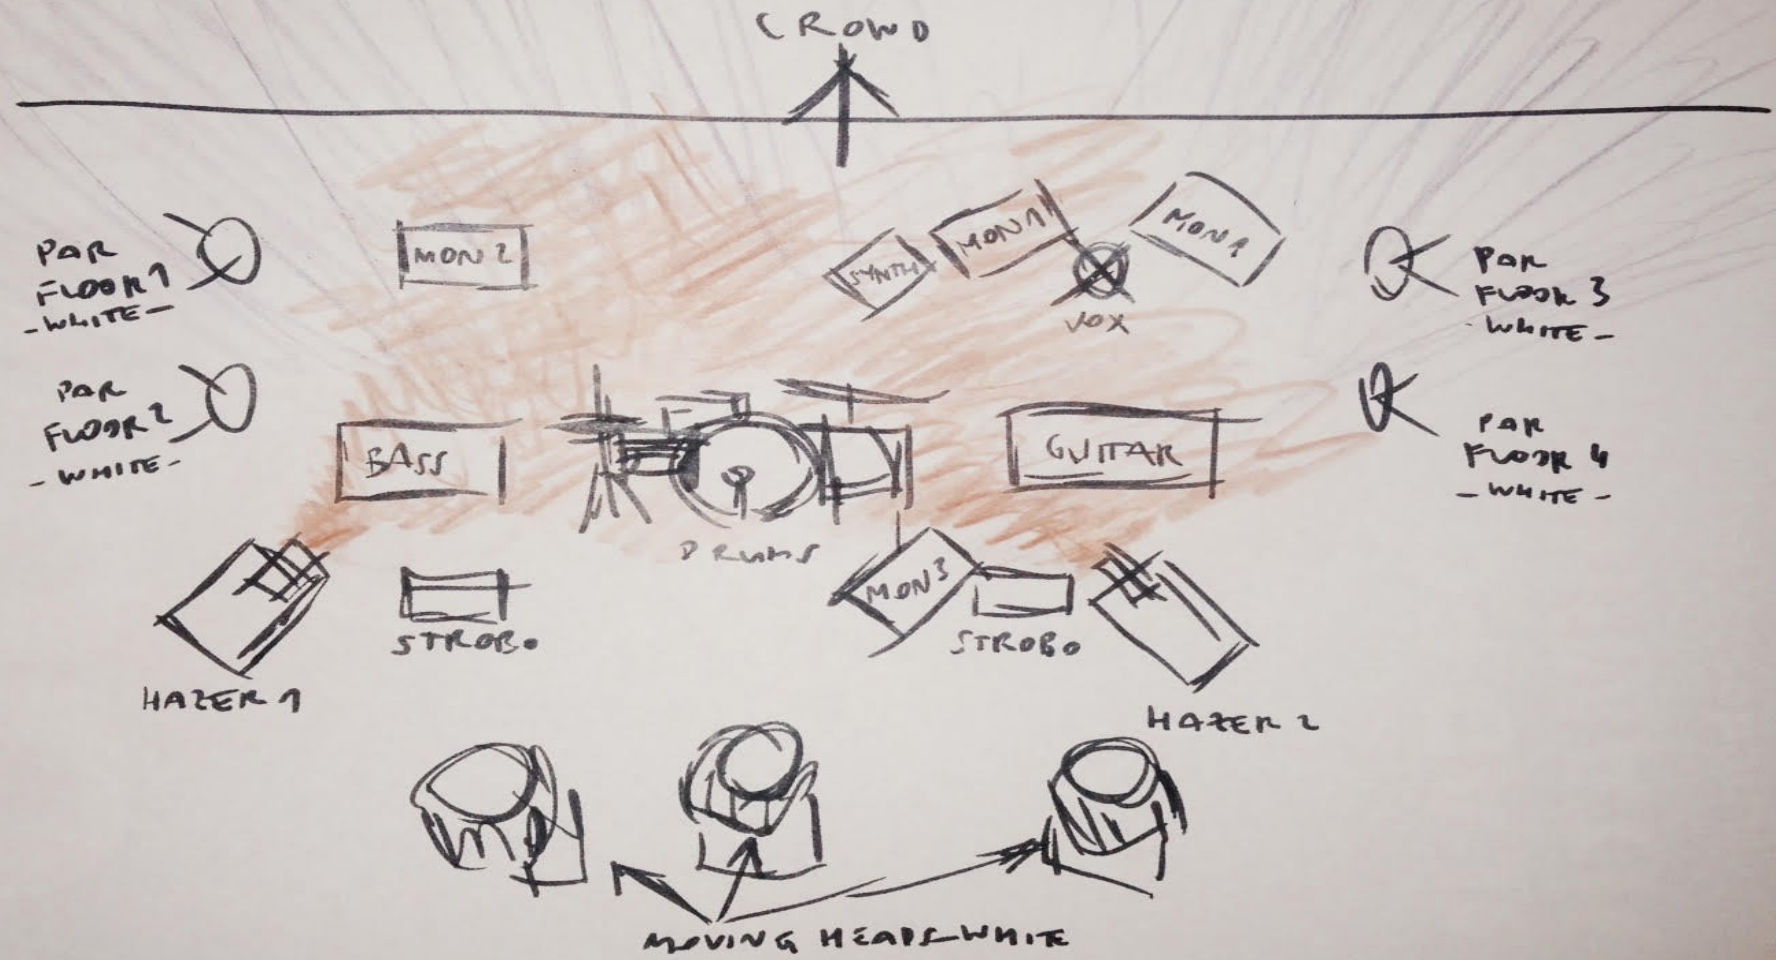

PLEASE THE TREES

LIGHT RIDER
2016

- COLORS: WHITE, PURPLE
- LIGHT/DARK: 50%/50%

Referential link: https://www.youtube.com/watch?v=_yYIs8TilBI

<<<<THANK YOU>>>>